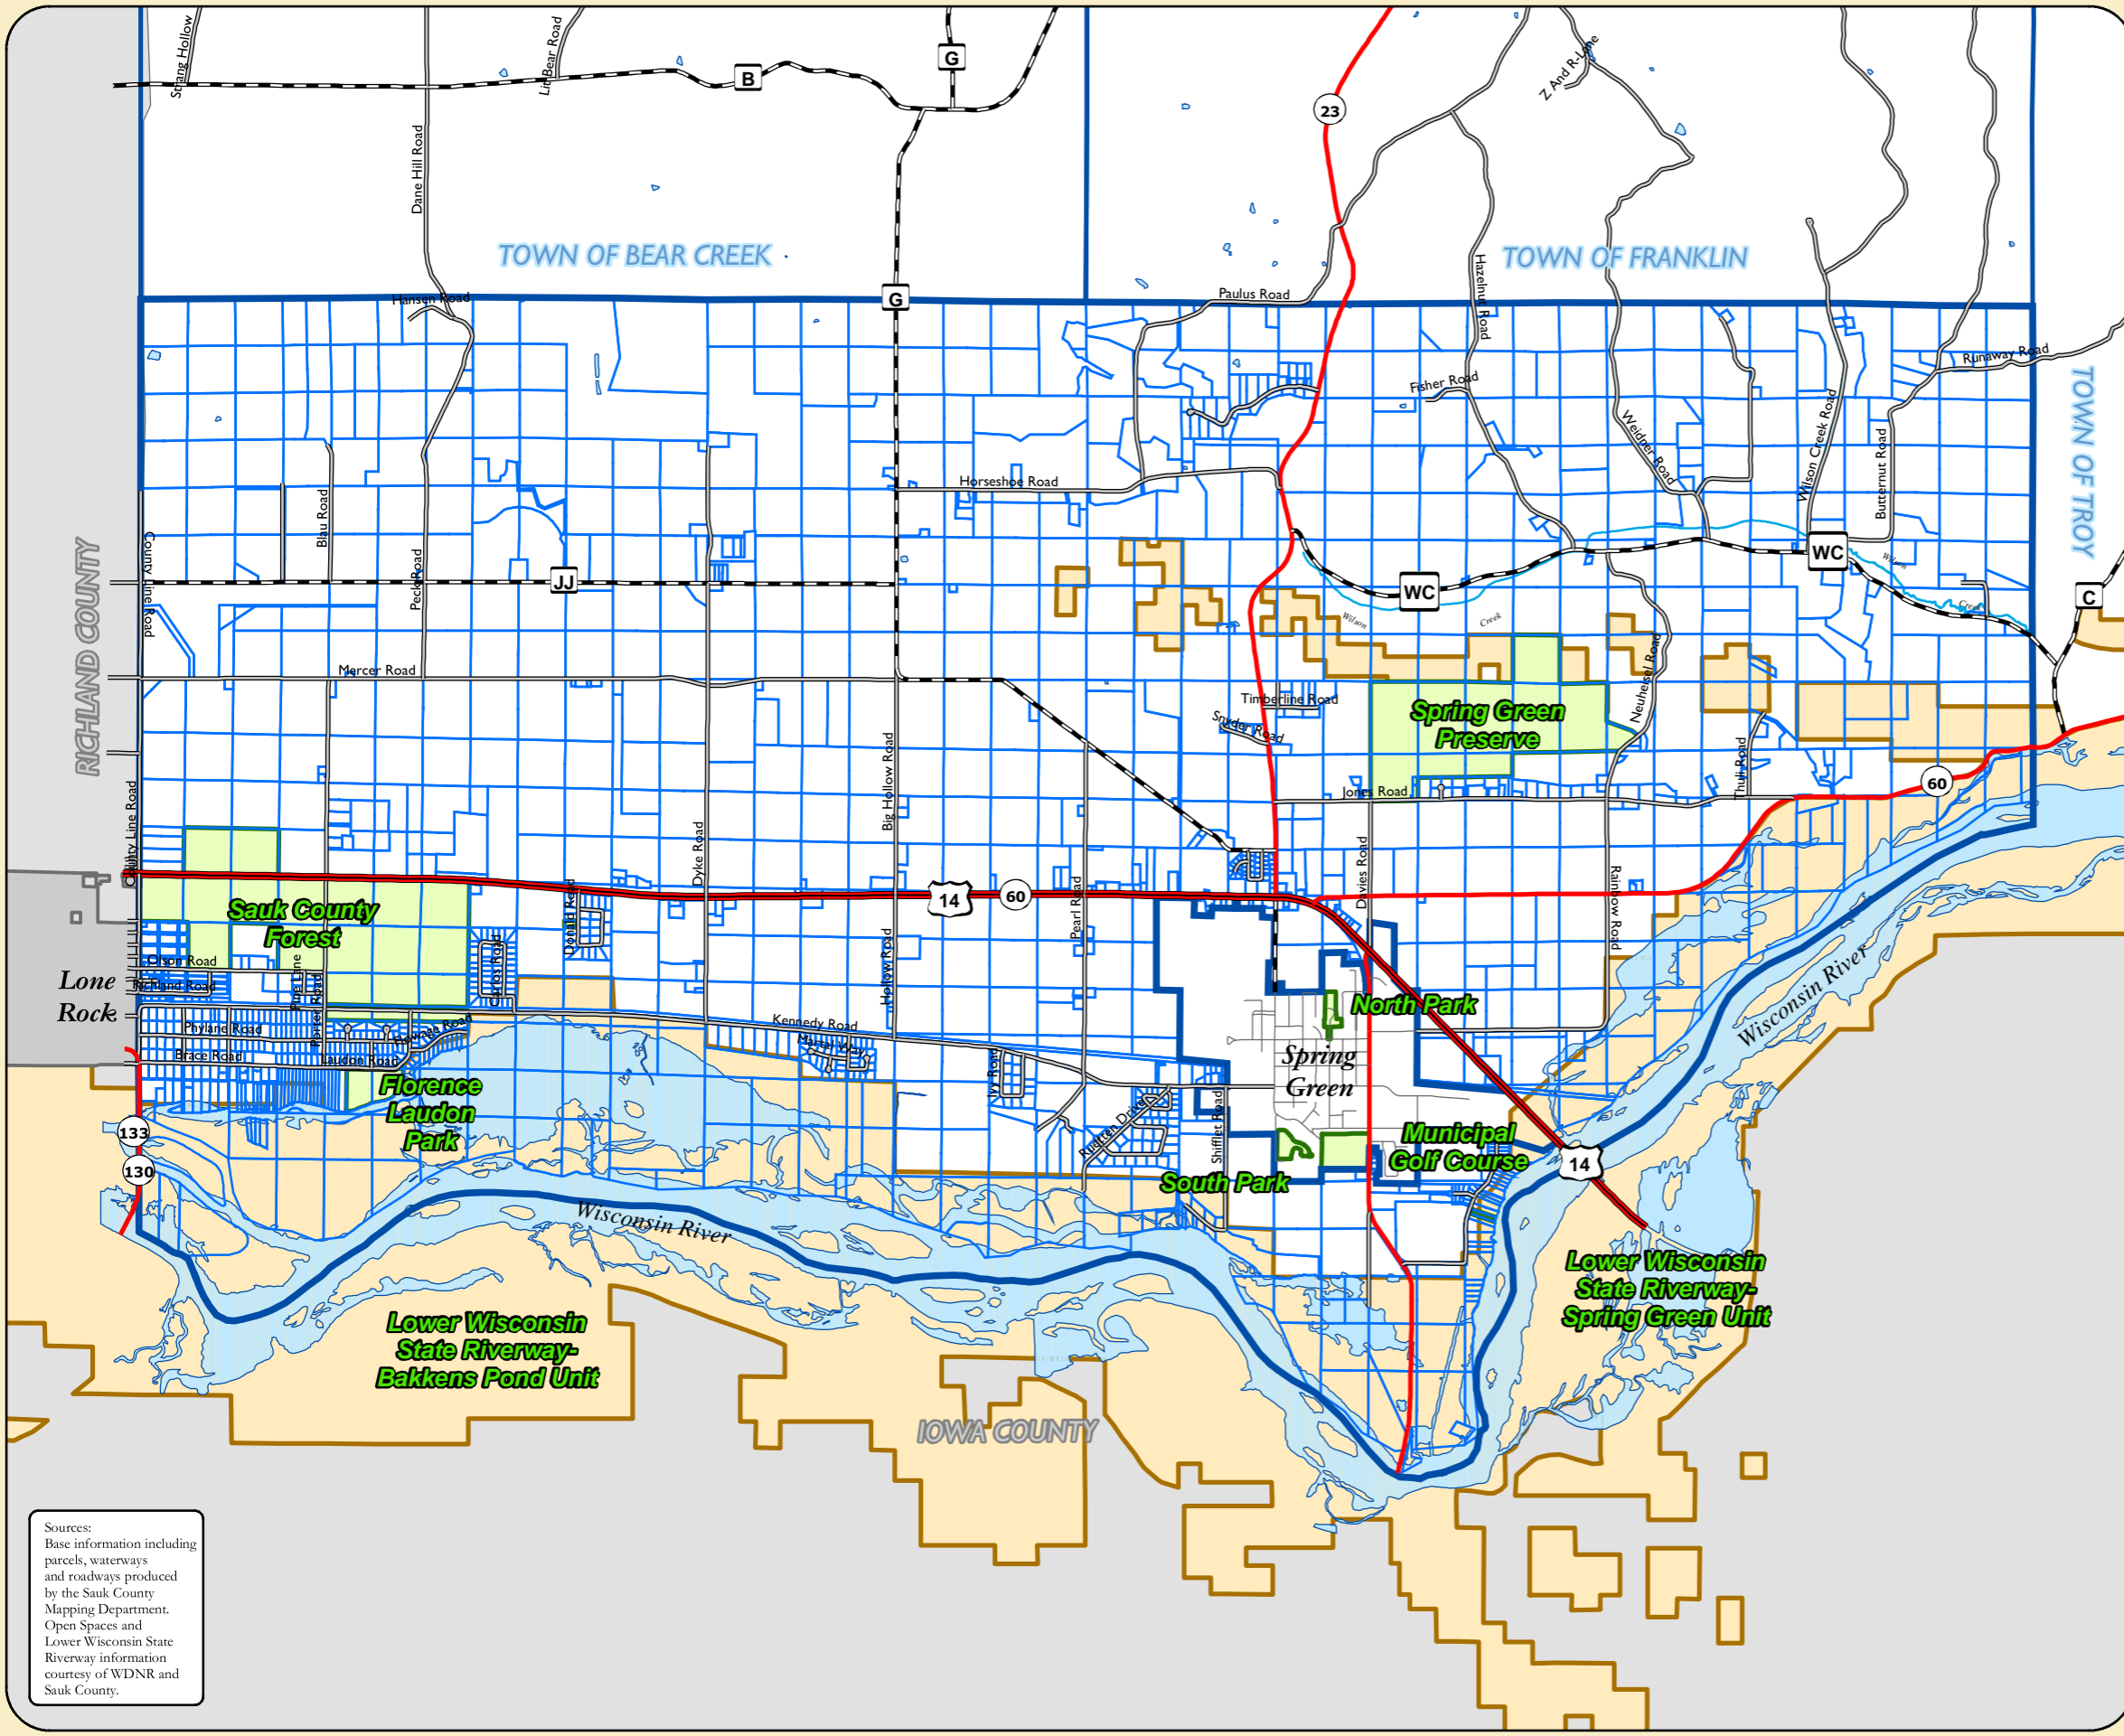

Spring Green Area Recreation  
and Public Open Spaces

Legend

Open Spaces

 Recreation and Public Open Space Areas

 Lower Wisconsin State Riverway

General

 Town Boundary

 Parcel

 Creek / Stream

Transportation

 United States Highway

 State Highway

 County Highway

 Town Roads

 Municipal Streets

Sources:  
Base information including parcels, waterways and roadways produced by the Sauk County Mapping Department. Open Spaces and Lower Wisconsin State Riverway information courtesy of WDNR and Sauk County.

Miles  
0 0.5 1